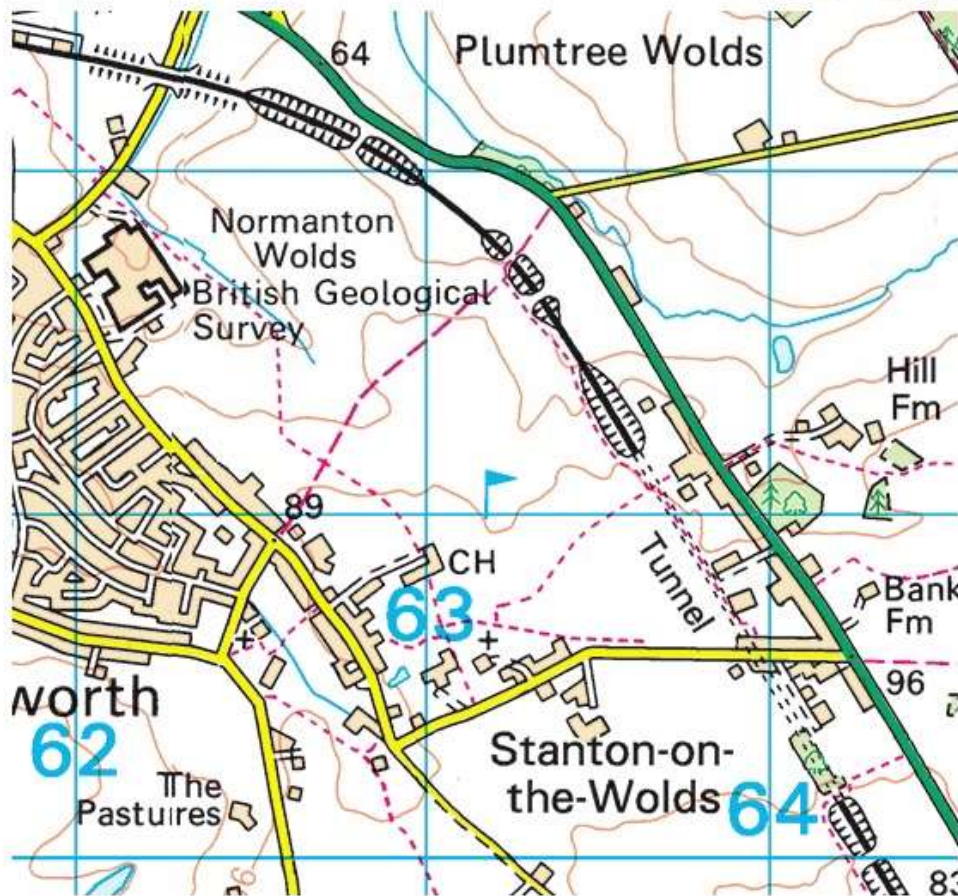

Golf Course Circuit ~3 miles 1.5 hours

To start head straight out of Wolds Wine Estate up Browns Lane and turn down the footpath to your left between two houses