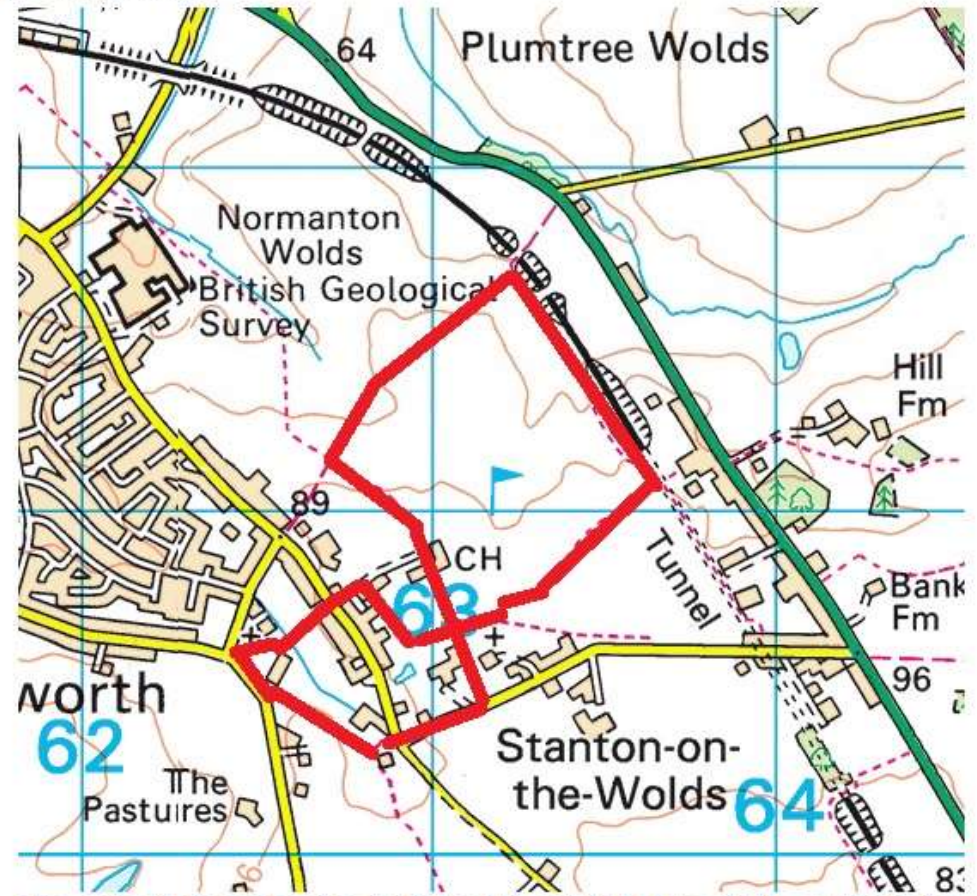

Golf Course Circuit ~3 miles 1.5 hours

To start head straight out of Wolds Wine Estate up Browns Lane and turn down the footpath to your left between two houses